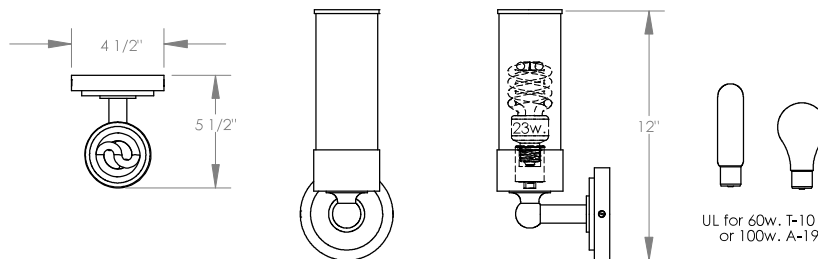

## DORAL SCONCE

#176 in Polished Chrome only  
15" tall x 5" wide x 6" extension

Two medium base sockets,  
UL for 100w. + 25w. incandescent bulbs  
or use 23w. + 4w. fluorescent twist bulbs.  
Opal glass is removable for bulb access.