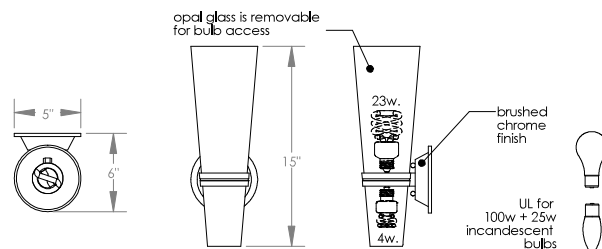

## COSMOPOLITAN SCONCE

#177 in Brushed Chrome finish

15" tall x 5" wide x 6" extension

Two medium base sockets, opal glass can be removed

UL for 100w. + 25w. incandescent bulbs  
or use 23w. + 4w. fluorescent twist bulbs.