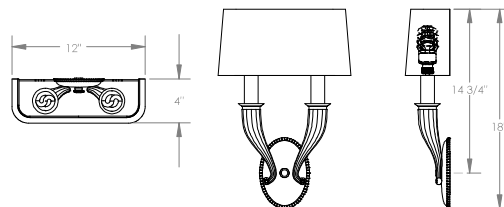

TOP BRASS LIGHTING

PARK AVENUE SCONCE
#582BQ in Light Antique Brass finish
(other finishes are available)
18" tall x 12" wide x 4" extension
cast brass construction, medium base sockets
for 40w. incandescent or 13w. fluorescent twist bulbs
off-white linen shade is open in back & mounts to wall