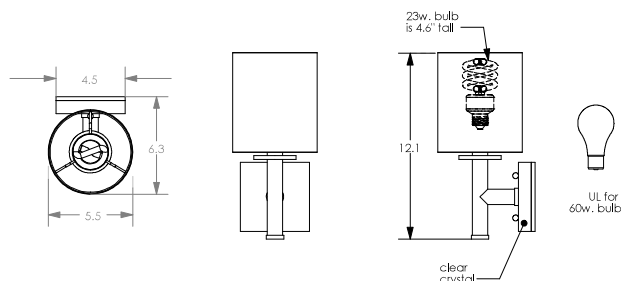

# TOP BRASS LIGHTING

CRYSTAL SCONCE  
#954GT in Polished Nickel finish only  
with off-white linen shade.  
12.1" tall x 5.5" wide x 6.3" extension.  
Medium base socket.  
UL for 60w. incandescent bulb  
or use 23w. fluorescent twist bulb.