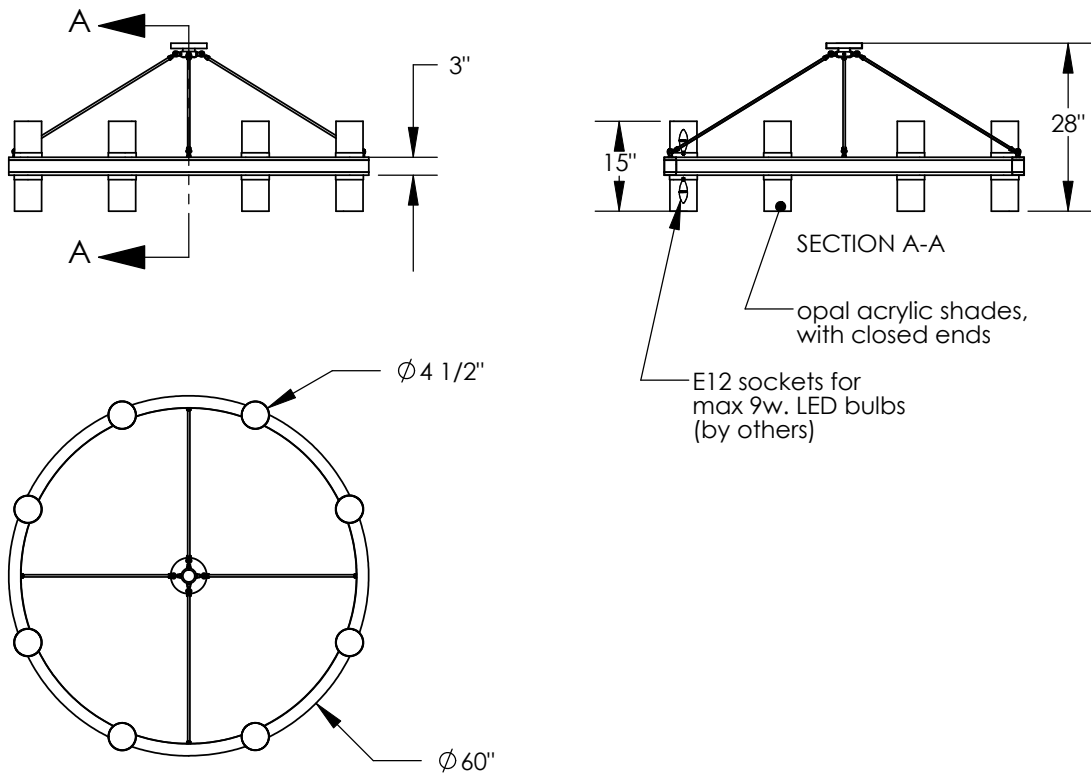

TOP BRASS LIGHTING

Top Brass C1207
Feb 15, 2019
kirk.laughton@topbrasslighting.com