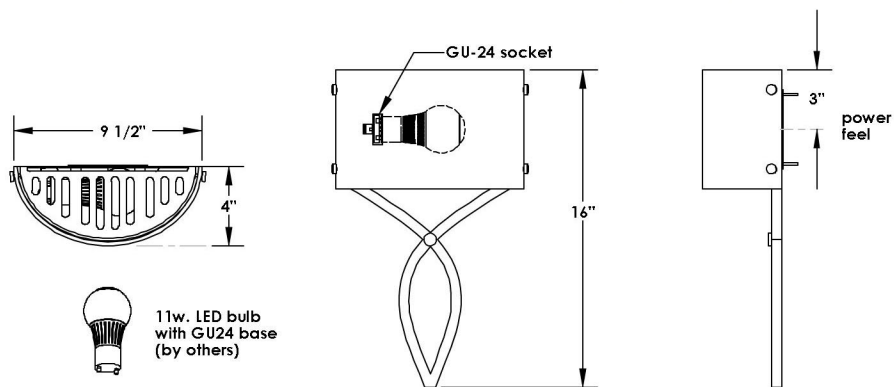

TOP BRASS LIGHTING

215.02 SCULPTURE SCONCE

16" tall x 9.5" wide x 4" extension, shown in Brushed Nickel finish,
shade: white-on-white faux alabaster, opal acrylic diffusers at top & bottom,
11w. GU24 socket for LED bulb (by others).