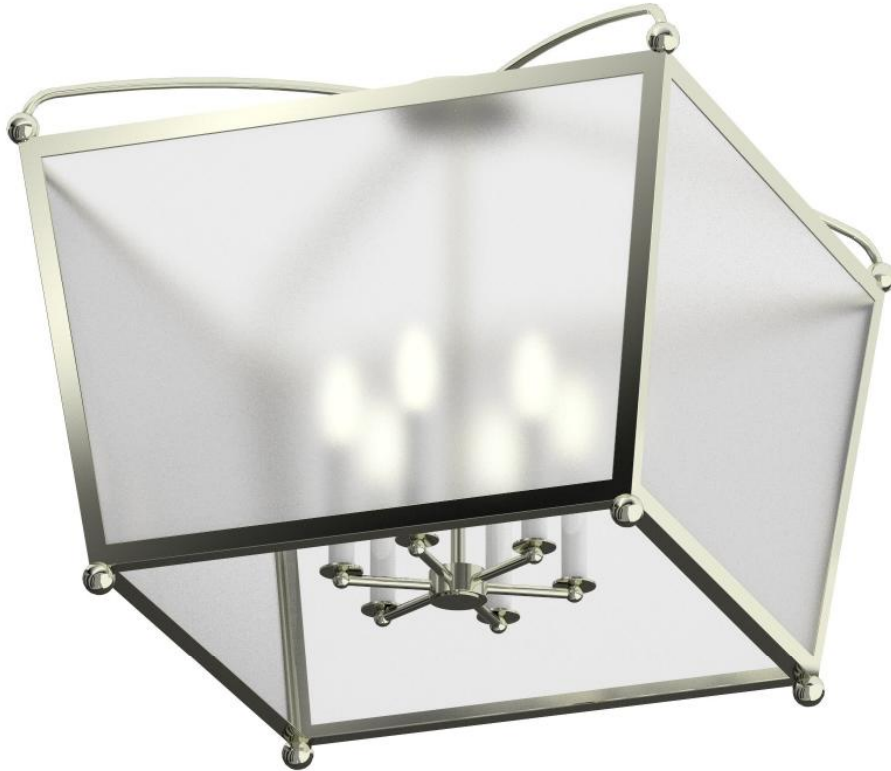

TOP BRASS LIGHTING

Type QQ for LOUISVILLE
by Faulkner Design

LOUISVILLE FLUSHMOUNT C1235
shown in Polished Nickel finish,
with frosted glass panels.
UL for 6 candelabra sockets, for CFL or LED bulbs.
24" square x 20" tall.