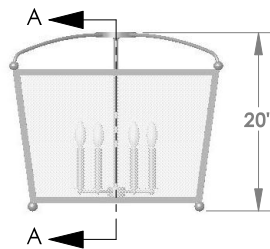

TOP BRASS LIGHTING

Type QQ for LOUISVILLE
by Faulkner Design

LOUISVILLE FLUSHMOUNT C1235
shown in Polished Nickel finish,
with frosted glass panels.
UL for 6 candelabra sockets, for CFL or LED bulbs.
24" square x 20" tall.