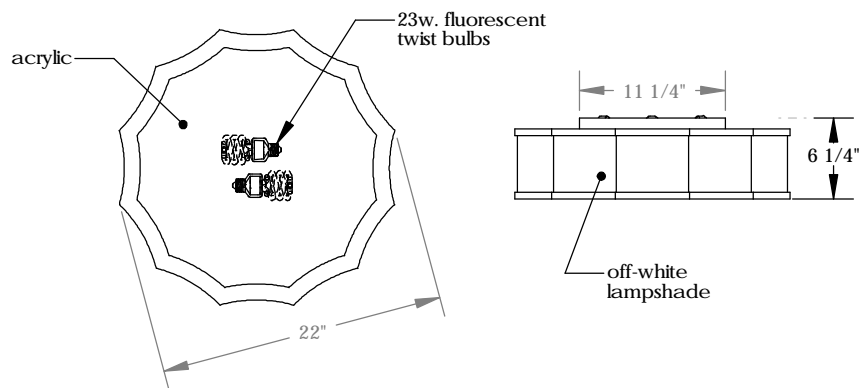

TOP BRASS LIGHTING

#138.01, SCALLOPED FLUSHMOUNT
with Brushed Nickel trim
off-white linen at sides
6.25" tall x 22" diameter
uses 2 x 23w. fluorescent twist bulbs
in medium base sockets

Top Brass Lighting, 1719 Whitehead Rd, Baltimore, MD 21207
sales@topbrasslighting.com ph: 410-298-8100