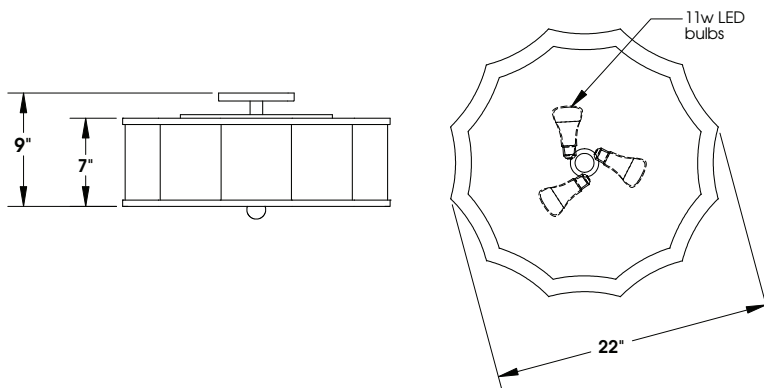

TOP BRASS LIGHTING

138.07 SCALLOPED SEMI-FLUSH
shown in Brushed Brass finish, with off-white
linen shade, opal acrylic diffuser and
clear crystal finial.

Top Brass Lighting, 1719 Whitehead Rd, Baltimore, MD 21207
sales@topbrasslighting.com ph: 410-298-8100