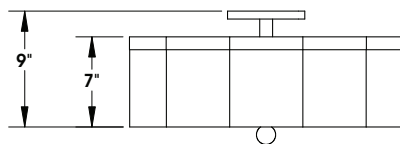

TOP BRASS LIGHTING

138.09 SCALLOPED SEMI-FLUSH
shown with Antique Brass finish and off-white
linen shade, opal acrylic diffuser and clear crystal finial.
3 x 40w medium base sockets for LED or CFL bulbs.