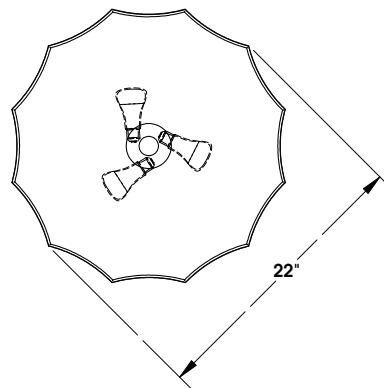

TOP BRASS LIGHTING

138.09 SCALLOPED SEMI-FLUSH
shown with Antique Brass finish and off-white
linen shade, opal acrylic diffuser and clear crystal finial.
3 x 40w medium base sockets for LED or CFL bulbs.