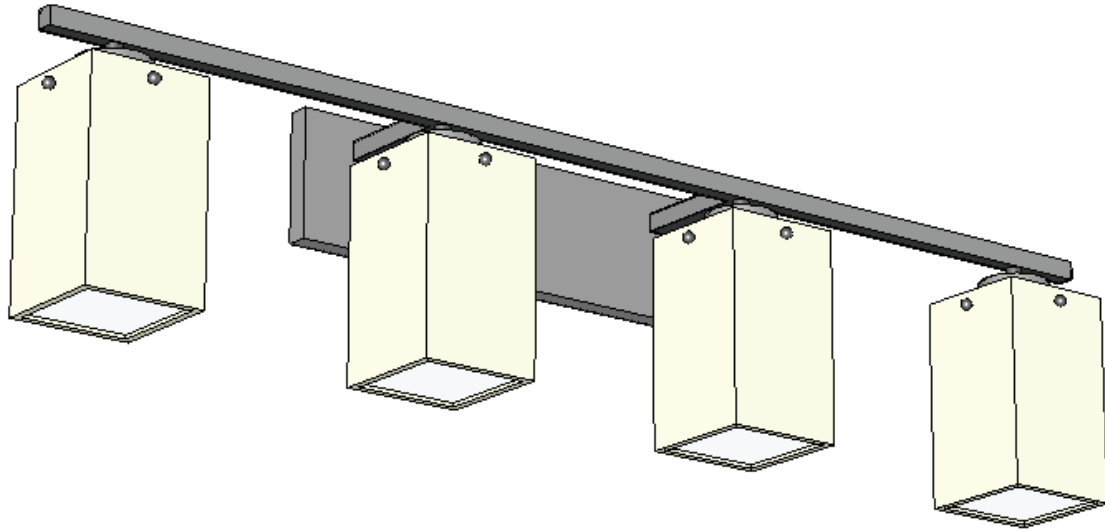

TOP BRASS LIGHTING

CUBIC VANITY FIXTURE # 144T20
40" wide x 9" tall x 7" extension
25w. standard base sockets
white-on-white acrylic shades with removable
bottom diffuser

Top Brass Lighting, 1719 Whitehead Rd, Baltimore, MD 21207
sales@topbrasslighting.com ph: 410-298-8100