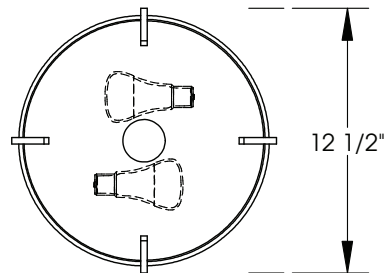

# TOP BRASS LIGHTING

TOP BRASS - LUNA #151-12.1  
shown in Medium Antique Brass finish  
with opal acrylic at side and bottom.  
12" diameter x 4.5" drop  
2 x medium base socket, UL for  
18w. CFL or LED bulbs.