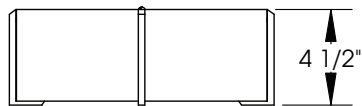

# TOP BRASS LIGHTING

TOP BRASS - LUNA #151-12.1  
shown in Medium Antique Brass finish  
with opal acrylic at side and bottom.  
12" diameter x 4.5" drop  
2 x medium base socket, UL for  
18w. CFL or LED bulbs.