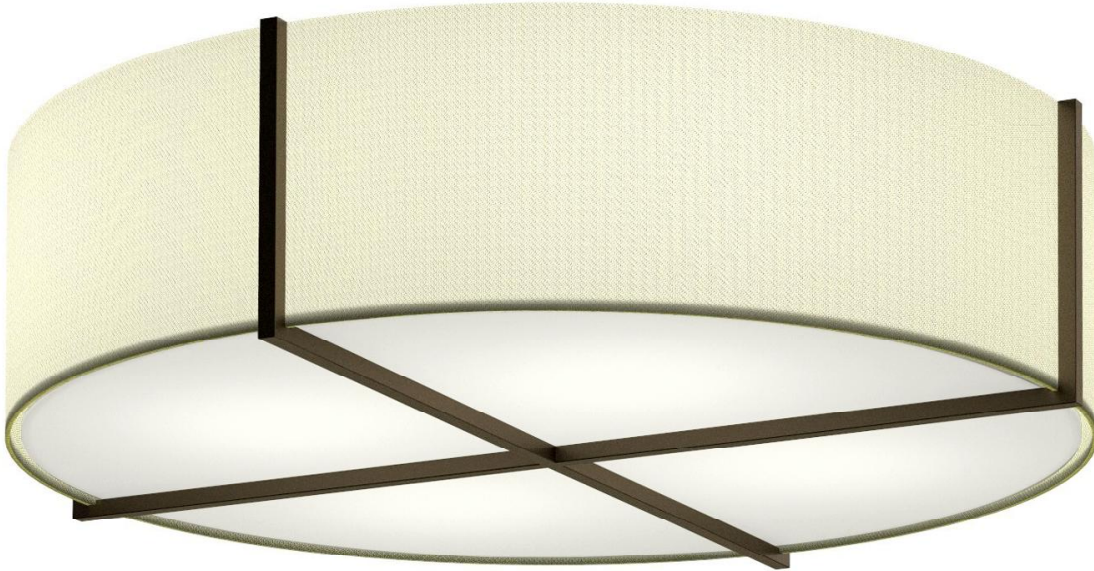

TOP BRASS LIGHTING

TOP BRASS # 151.19
Semi-flush fixture 30" diameter with
off-white linen at the side and opal acrylic
at the bottom, and painted metal framework.
UL for 4 x 28w. medium base sockets

Top Brass Lighting, 1719 Whitehead Rd, Baltimore, MD 21207
sales@topbrasslighting.com ph: 410-298-8100