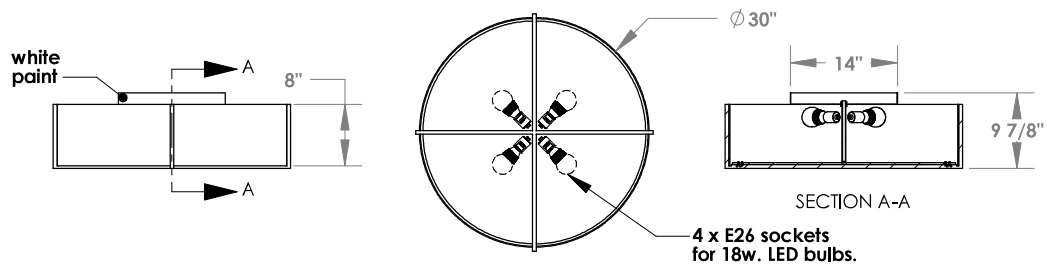

TOP BRASS LIGHTING

TOP BRASS # 151.19
Semi-flush fixture 30" diameter with
off-white linen at the side and opal acrylic
at the bottom, and painted metal framework.
UL for 4 x 28w. medium base sockets

Top Brass Lighting, 1719 Whitehead Rd, Baltimore, MD 21207
sales@topbrasslighting.com ph: 410-298-8100