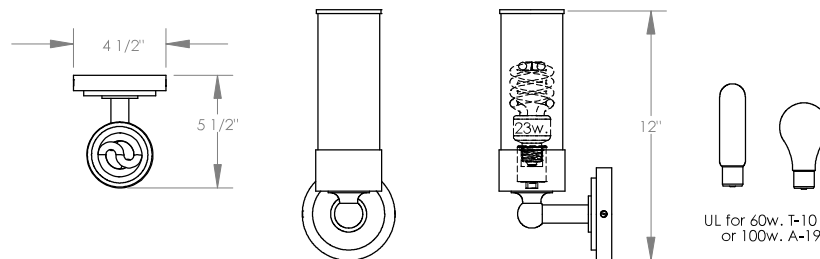

## DORAL SCONCE

#176 in Polished Chrome only  
12" tall x 4.5" wide x 5.5" extension  
Medium base socket, UL for  
100w. incandescent or 23w. fluorescent twist bulb.  
Opal glass is removable for bulb access.