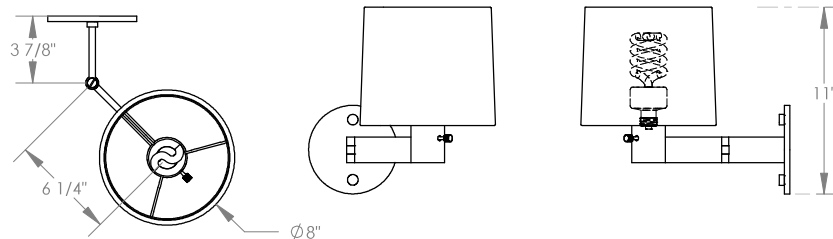

TOP BRASS LIGHTING

FLAT-ARM SWINGER # 200
in Brushed Nickel finish
11" tall x 8" wide x 14" maximum extension
100w. maximum standard base 3-way socket
acrylic diffuser at bottom reduces glare
off-white linen shade