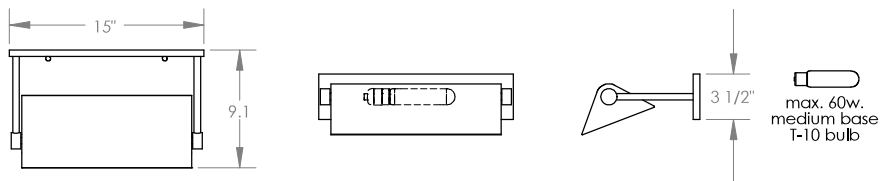

TOP BRASS LIGHTING

PORTRAIT LIGHT
#211 in Polished Brass finish
3.5" tall x 15" wide x 9.1" extension
60w. medium base socket
brass shade can be tilted to suit

Top Brass Lighting, 1719 Whitehead Rd, Baltimore, MD 21207
sales@topbrasslighting.com ph: 410-298-8100