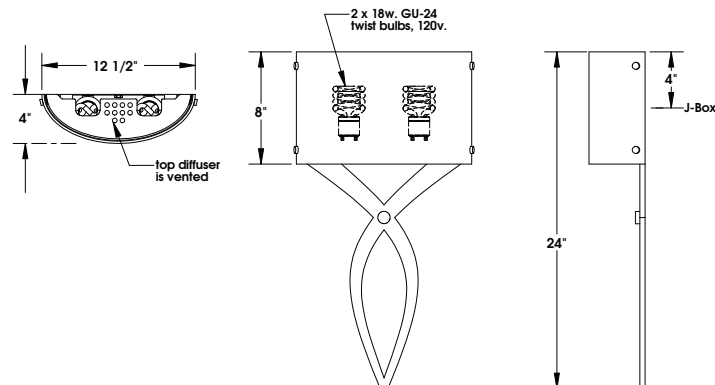

TOP BRASS LIGHTING

224 SCULPTURE SCONCE
24" tall x 12" wide x 4" extension,
Champagne painted finish,
white-on-white faux alabaster shade,
opal acrylic diffusers at top & bottom,
2 x 18w. GU24 fluorescent sockets.