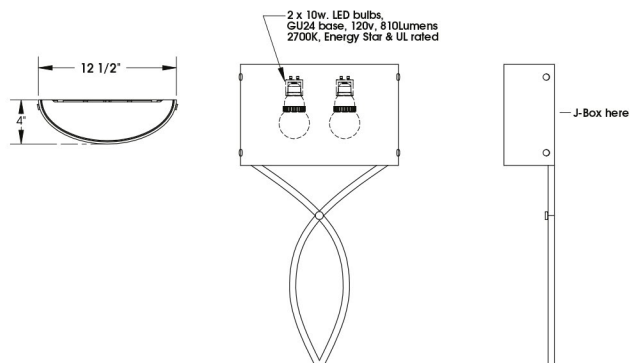

TOP BRASS LIGHTING

224.03 SCULPTURE SCONCE

24" tall x 12.5" wide x 4" extension, shown in Brushed Nickel finish,
shade: white-on-white faux alabaster, opal acrylic diffusers at top & bottom,
2 x 18w. GU24 sockets for CFL or LED bulbs.