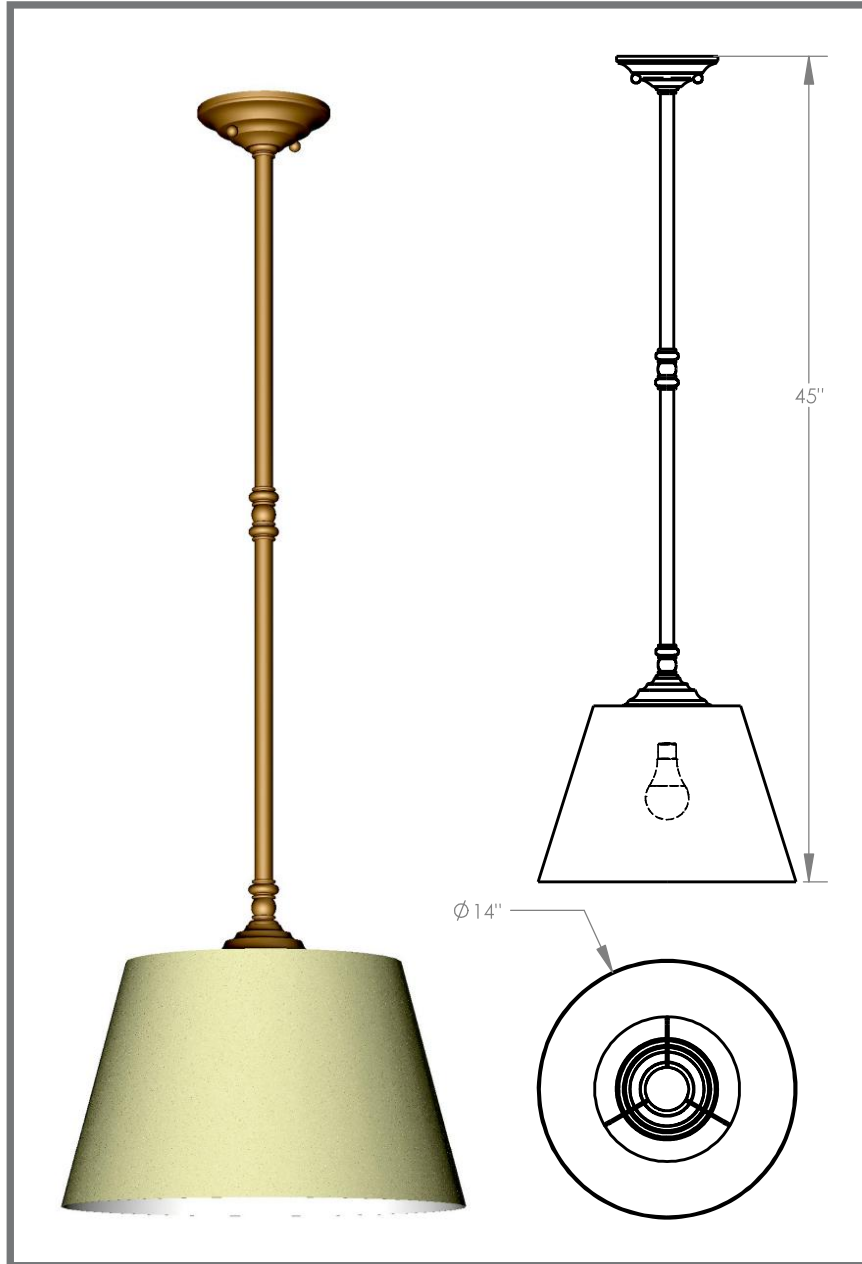

# TOP BRASS LIGHTING

ENGLISH SINGLE PENDANT # 230  
45" tall x 14" diameter  
standard base porcelain socket, 100w. maximum  
Off-white linen shade

Top Brass Lighting, 1719 Whitehead Rd, Baltimore, MD 21207  
sales@topbrasslighting.com ph: 410-298-8100