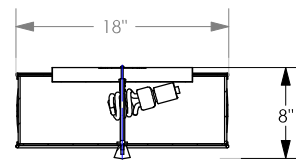

TOP BRASS LIGHTING

TRELLIS FLUSHMOUNT
237 in Brushed Brass finish
18" diameter x 8" overall drop,
2 x 25w. standard base sockets
remove finial for bulb access,
seamless opal acrylic at side & bottom,
lasercut metal surround.