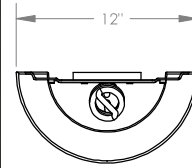

TOP BRASS LIGHTING

NESTED SHADES, #252
34" tall x 12" wide x 6" extension
3 x 60w. medium base sockets
off-white linen shades

Top Brass Lighting, 1719 Whitehead Rd, Baltimore, MD 21207
sales@topbrasslighting.com ph: 410-298-8100