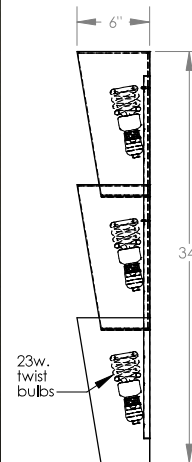

TOP BRASS LIGHTING

NESTED SHADES, #252
34" tall x 12" wide x 6" extension
3 x 60w. medium base sockets
off-white linen shades

Top Brass Lighting, 1719 Whitehead Rd, Baltimore, MD 21207
sales@topbrasslighting.com ph: 410-298-8100