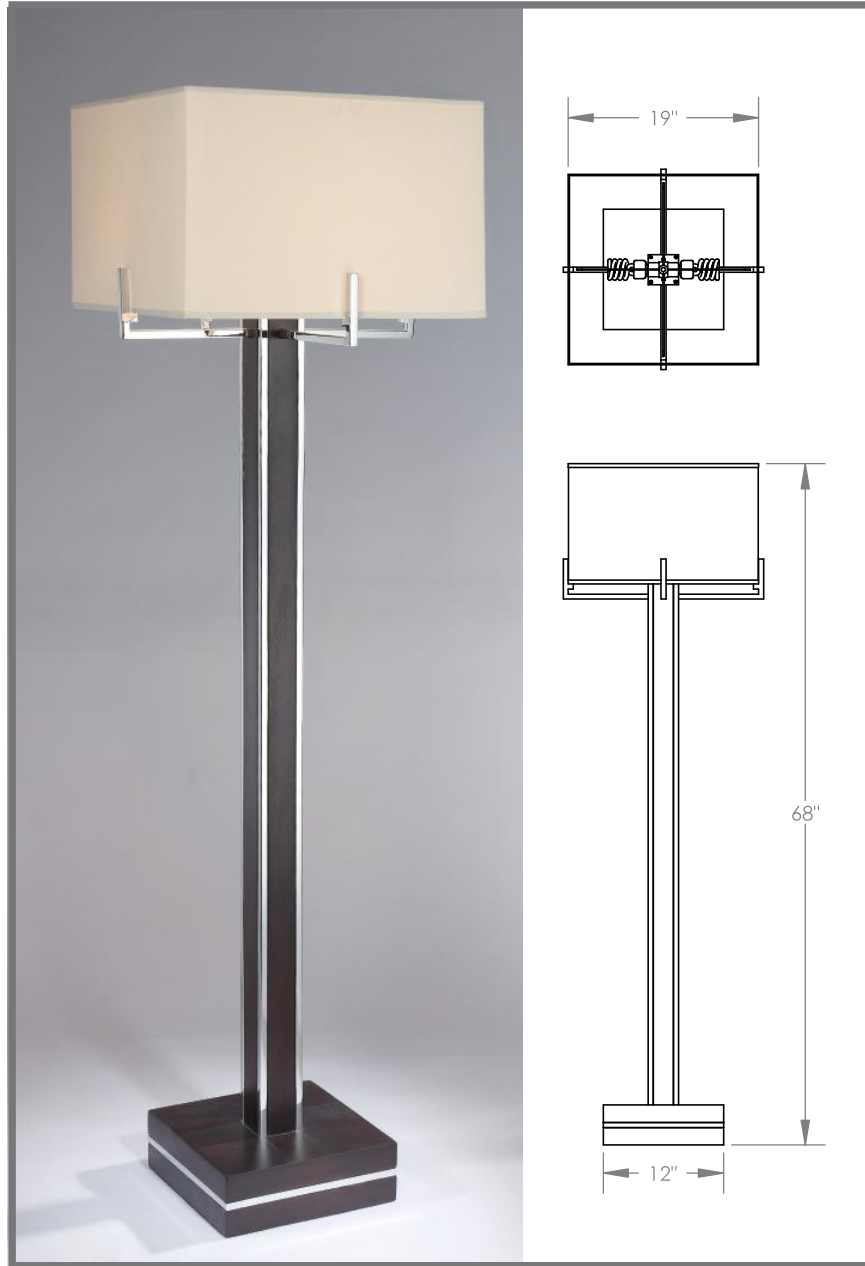

# TOP BRASS LIGHTING

EBONY FLOOR LAMP # 255  
with Polished Chrome trim  
68" tall x 19" square shade  
Two standard base 100w. sockets  
On-off toe switch in cord.

Top Brass Lighting, 1719 Whitehead Rd, Baltimore, MD 21207  
sales@topbrasslighting.com ph: 410-298-8100