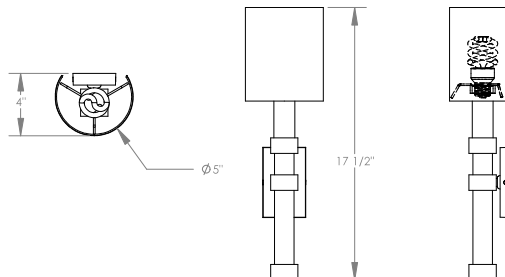

TOP BRASS LIGHTING

SQUARE COLUMN SCONCE #261EK
in Polished Nickel finish
(other finishes are available)
17.5" tall x 5" wide 4x " extension
40w. medium base socket
off-white linen shade

Top Brass Lighting, 1719 Whitehead Rd, Baltimore, MD 21207
sales@topbrasslighting.com ph: 410-298-8100