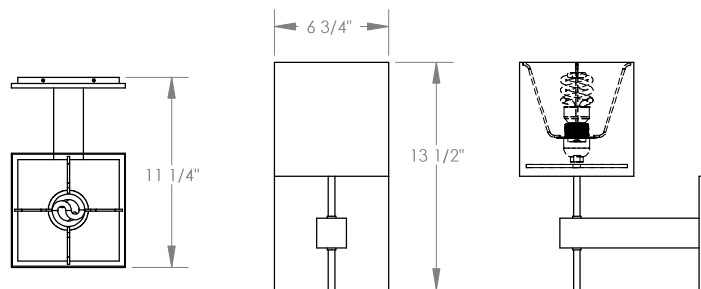

TOP BRASS LIGHTING

CUBIC SCONCE #279
in Brushed Nickel finish
13.5" tall x 6.75" wide x 11.25" extension
60w. standard base socket
acrylic at the bottom of the offwhite linen shade.

Top Brass Lighting, 1719 Whitehead Rd, Baltimore, MD 21207
sales@topbrasslighting.com ph: 410-298-8100