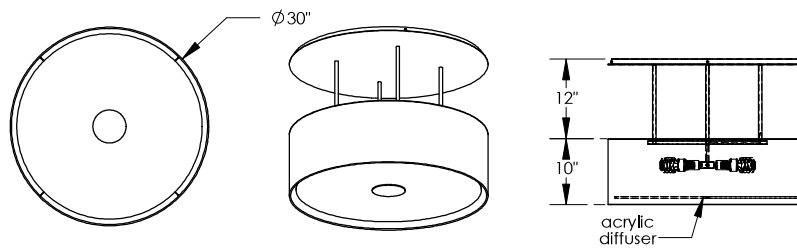

TOP BRASS LIGHTING

CYLINDER PENDANT # 294
30" diameter x 22" overall drop
off-white linen shade, brushed nickel on metal
translucent acrylic diffuser at bottom
4 x 100w. standard base sockets

Top Brass Lighting, 1719 Whitehead Rd, Baltimore, MD 21207
sales@topbrasslighting.com ph: 410-298-8100