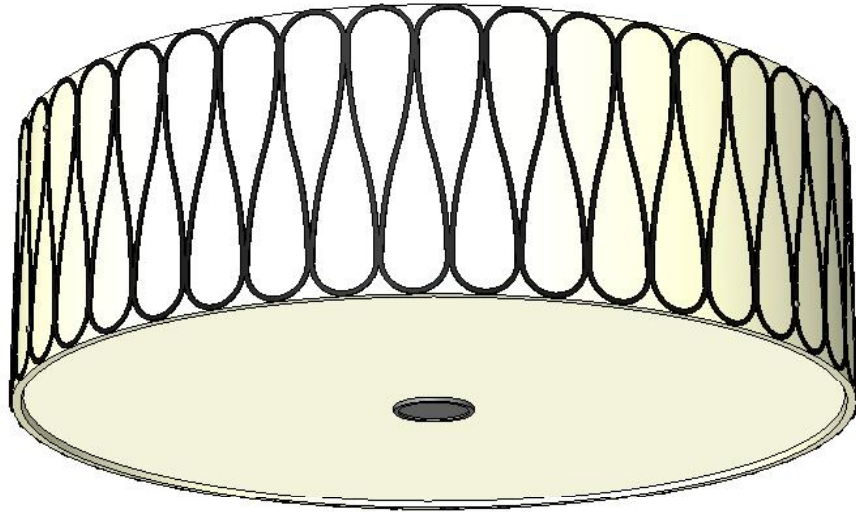

TOP BRASS LIGHTING

RIBBON PENDANT #304

24" diameter x 10" drop
3 x 60w. standard base sockets
seamless acrylic at side & bottom
laser cut metalwork is painted black
remove bottom disk for bulb access

Top Brass Lighting, 1719 Whitehead Rd, Baltimore, MD 21207
sales@topbrasslighting.com ph: 410-298-8100