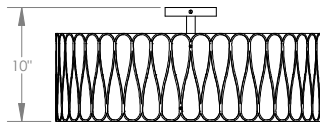

TOP BRASS LIGHTING

RIBBON PENDANT #304

24" diameter x 10" drop
3 x 60w. standard base sockets
seamless acrylic at side & bottom
laser cut metalwork is painted black
remove bottom disk for bulb access

Top Brass Lighting, 1719 Whitehead Rd, Baltimore, MD 21207
sales@topbrasslighting.com ph: 410-298-8100