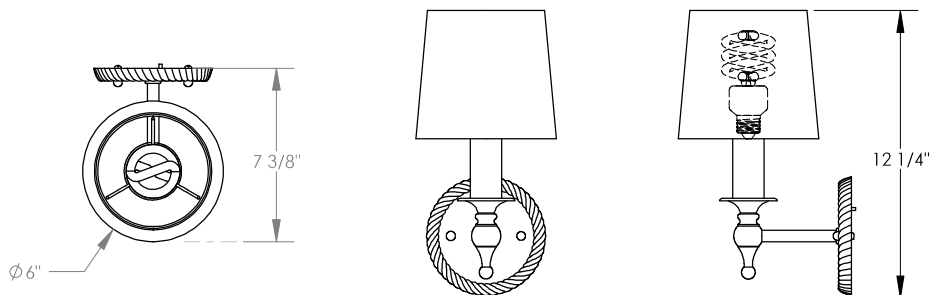

# TOP BRASS LIGHTING

ROPE TWIST SCONCE #315  
shown in Polished Chrome finish  
12.25" tall x 6" wide x 7.4" extension  
maximum 60w. standard base socket  
off-white linen "FL" shade

Top Brass Lighting, 1719 Whitehead Rd, Baltimore, MD 21207  
sales@topbrasslighting.com ph: 410-298-8100