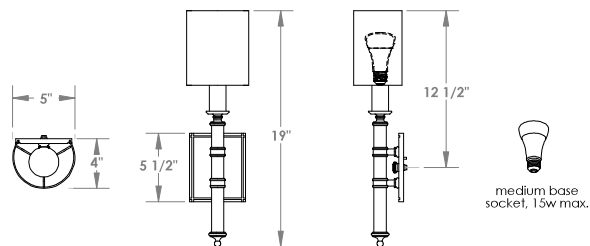

TOP BRASS LIGHTING

ELEVATOR SCONCE

#339 shown in Polished Chrome finish

19" tall x 5" wide x 4" extension

Medium base 15w. socket

shade mounts to fixture & is open at back

Shade EJ is Beige Medium Weight Linen (shown)

Shade EK is White Medium Weight Linen

Shade EL is Cream Handkerchief Linen

Top Brass Lighting, 1719 Whitehead Rd, Baltimore, MD 21207
sales@topbrasslighting.com ph: 410-298-8100