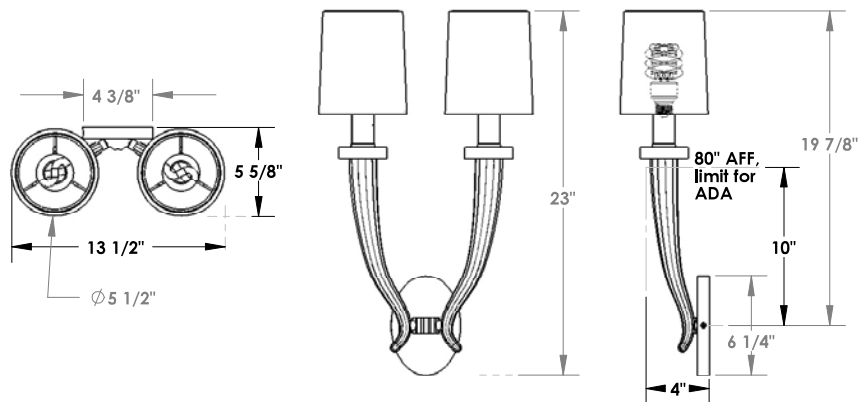

TOP BRASS LIGHTING

MADISON AVENUE SCONCE

Shown in Polished Nickel, with clear crystal bobeches,
bright white fabric shades with acrylic diffusers at bottom
23" tall x 13.5" wide x 5.6" extension
2 x 60w. medium base sockets. # 382HK-POLN