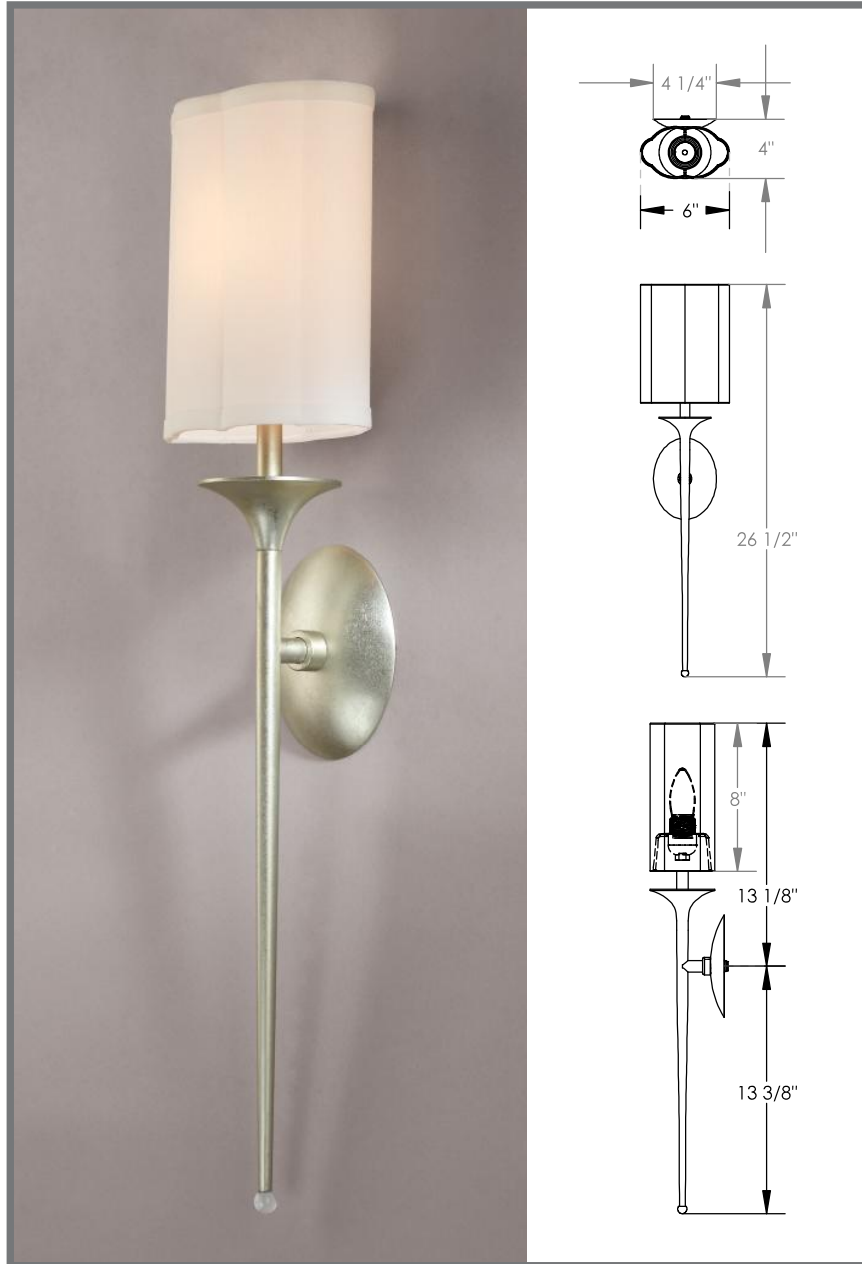

TOP BRASS LIGHTING

ELYSIAN SCONCE #408
white gold leaf finish
26.5" tall x 6" wide x 4" extension
40w. standard base socket
oval scalloped off-white linen shade

Top Brass Lighting, 1719 Whitehead Rd, Baltimore, MD 21207
sales@topbrasslighting.com ph: 410-298-8100