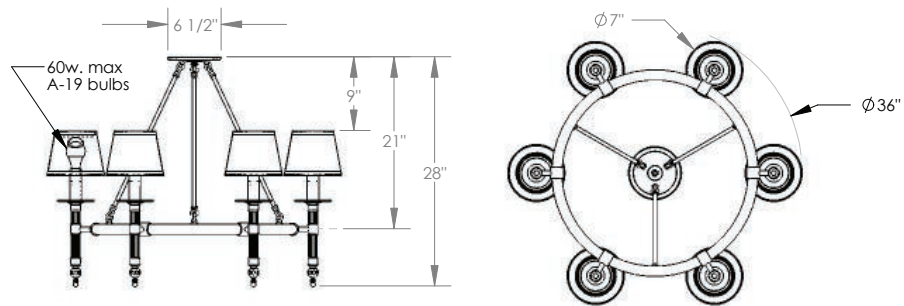

TOP BRASS LIGHTING

ESSEX CHANDELIER # 436
in Dark Antique Brass finish
28" tall x 36" diameter, solid brass construction
60w standard base sockets, off-white linen clip shades

Top Brass Lighting, 1719 Whitehead Rd, Baltimore, MD 21207
sales@topbrasslighting.com ph: 410-298-8100