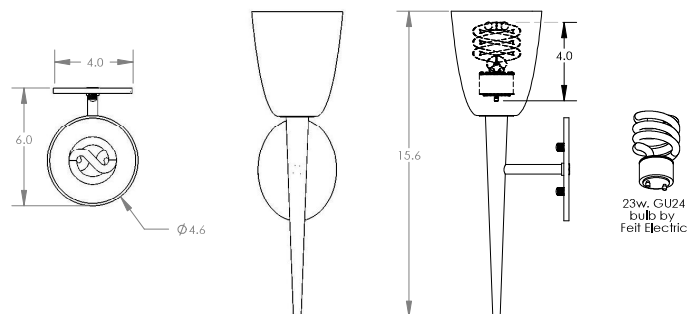

# TOP BRASS LIGHTING

OVAL TAPER SCONCE #443  
15.6" tall x 4.6" wide x 6" extension  
in Polished Chrome or Brushed Nickel finish  
opal glass shade  
23-watt GU24 socket

Top Brass Lighting, 1719 Whitehead Rd, Baltimore, MD 21207  
sales@topbrasslighting.com ph: 410-298-8100