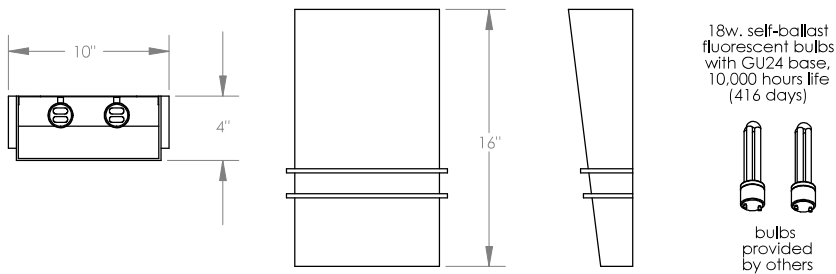

TOP BRASS LIGHTING

WEDGE SCONCE #455
in Opal Acrylic & Brushed Nickel
16" tall x 10" wide x 4" extension
2 x GU-24 sockets for 120v.
18w. self-ballast fluorescent bulbs

Top Brass Lighting, 1719 Whitehead Rd, Baltimore, MD 21207
sales@topbrasslighting.com ph: 410-298-8100