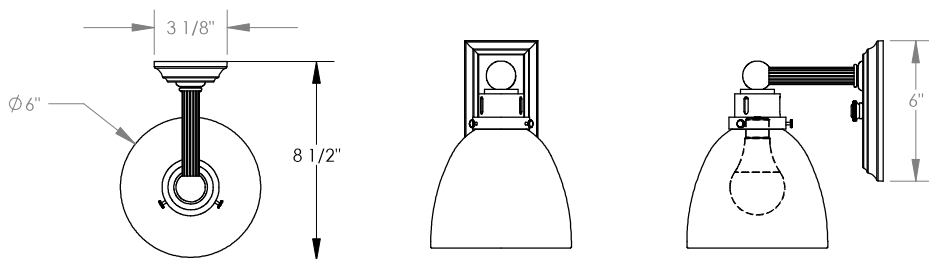

TOP BRASS LIGHTING

471 KNOB & TUBE SCONCE
9" tall x 6" wide x 8.5" extension
100 w standard base porcelain socket
Opal glass shade "T4"

Top Brass Lighting, 1719 Whitehead Rd, Baltimore, MD 21207
sales@topbrasslighting.com ph: 410-298-8100