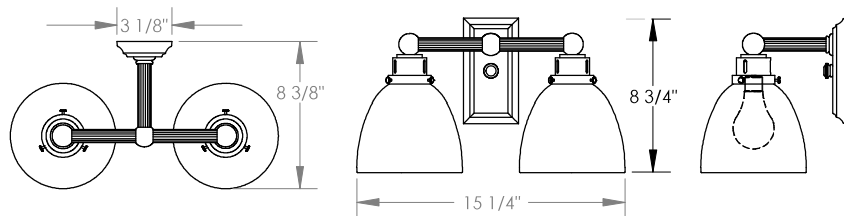

TOP BRASS LIGHTING

KNOB & TUBE SCONCE

472 shown in Polished Chrome
finish, with opal cased glass shades & medium base sockets
8.75" tall x 15.25" wide x 8.4" extension

Top Brass Lighting, 1719 Whitehead Rd, Baltimore, MD 21207
sales@topbrasslighting.com ph: 410-298-8100