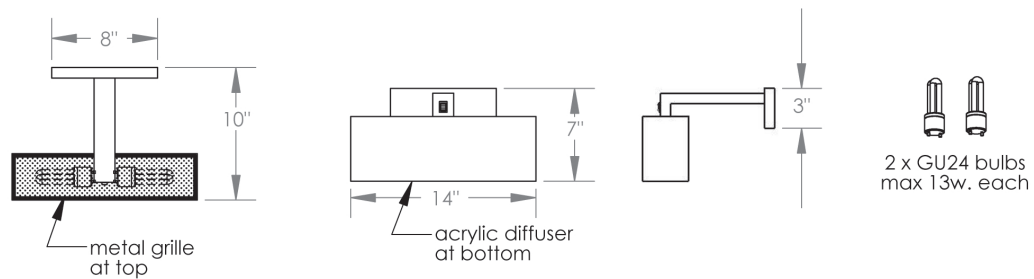

# TOP BRASS LIGHTING

CUBIC SCONCE #497  
Shown in Brushed CHrome finish  
7" tall x 14" wide x 10" extension  
2 x GU24 sockets, maximum 13 w. each  
linen shade with metal grille at top & acrylic diffuser at bottom  
on-off rocker switch