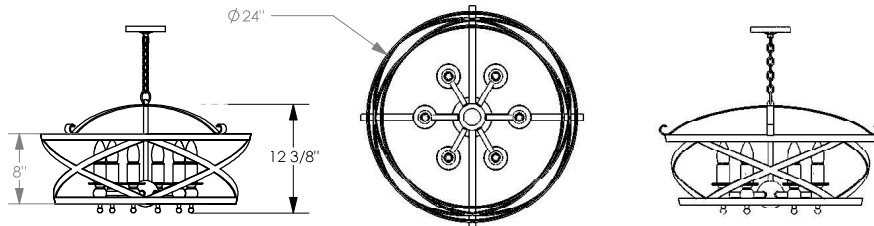

# TOP BRASS LIGHTING

#508 Carlton Chandelier  
Shown in Brushed Nickel finish  
6 x 60w. standard base sockets, 24" diameter  
overall drop can be adjusted during installation

Top Brass Lighting, 1719 Whitehead Rd, Baltimore, MD 21207  
sales@topbrasslighting.com ph: 410-298-8100