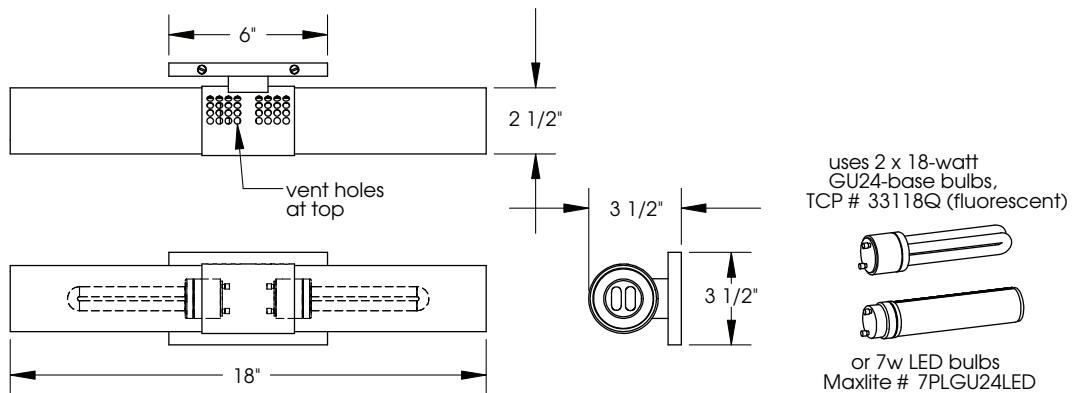

TOP BRASS LIGHTING

CYLINDRICAL VANITY SCONCE #518
3.5" tall x 18" wide x 3.5" extension
steel with Brushed Nickel finish
opal acrylic shades, 18w. GU-24 sockets

Top Brass Lighting, 1719 Whitehead Rd, Baltimore, MD 21207
sales@topbrasslighting.com ph: 410-298-8100