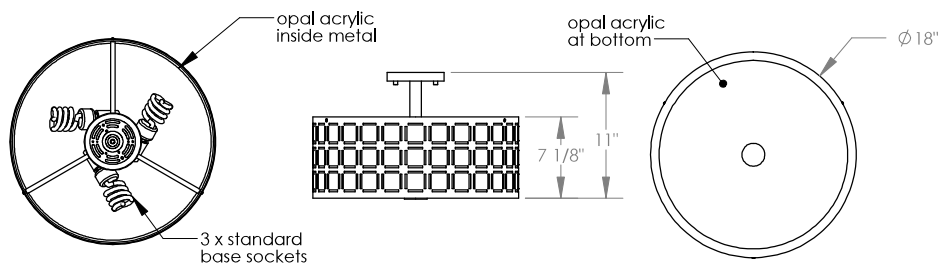

TOP BRASS LIGHTING

SANTA MONICA PENDANT # 525
in Brushed Nickel finish
18" diameter x 10" overall drop
3 x 60w. standard base sockets
opal acrylic at bottom & inside metal

Top Brass Lighting, 1719 Whitehead Rd, Baltimore, MD 21207
sales@topbrasslighting.com ph: 410-298-8100