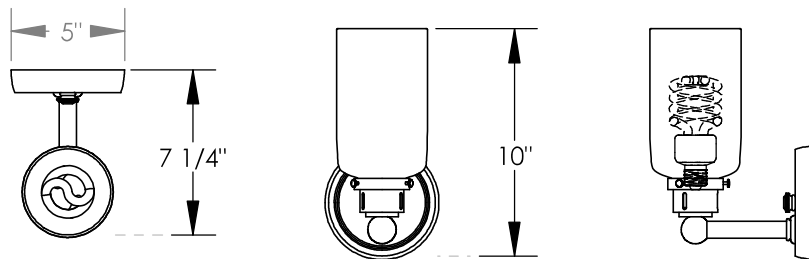

TOP BRASS LIGHTING

#541 SMOOTHIE 1-LIGHT SCONCE
shown in Polished Chrome finish
10" tall x 5" wide x 7.25" extension
100w. standard base socket,
opal glass shade,
mount with glass up or down
item # as shown: 541T4-POLC