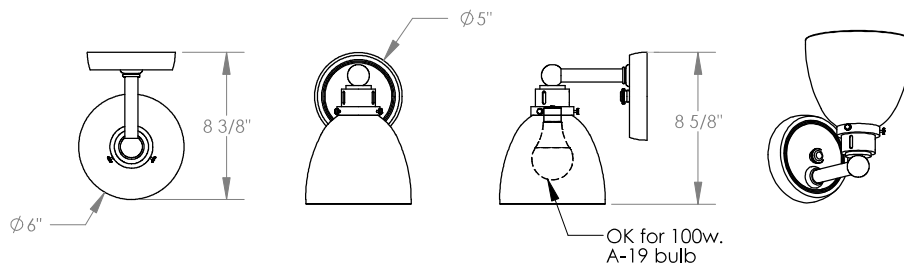

# TOP BRASS LIGHTING

SMOOTHIE 1-LIGHT SCONCE  
# 541, shown in Polished Chrome finish  
8-5/8" tall x 6" wide x 8-3/8" extension  
100w. standard base socket,  
opal glass shade,  
mount with glass up or down  
item # as shown: 541T4-POLC