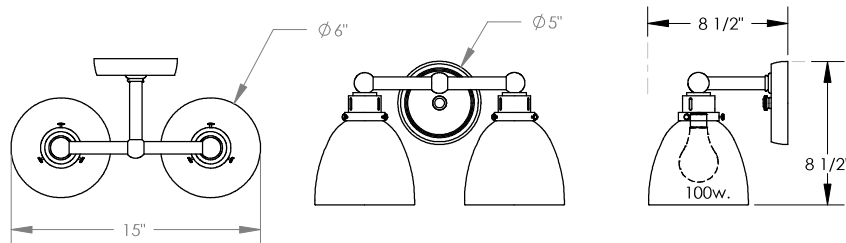

TOP BRASS LIGHTING

SMOOTHIE 2-LIGHT SCONCE
#542T4 in Polished Chrome finish
(other finishes are available)
8.5" tall x 15" wide x 8.5" extension
medium base porcelain sockets
for 100w. A-19 bulbs

Top Brass Lighting, 1719 Whitehead Rd, Baltimore, MD 21207
sales@topbrasslighting.com ph: 410-298-8100