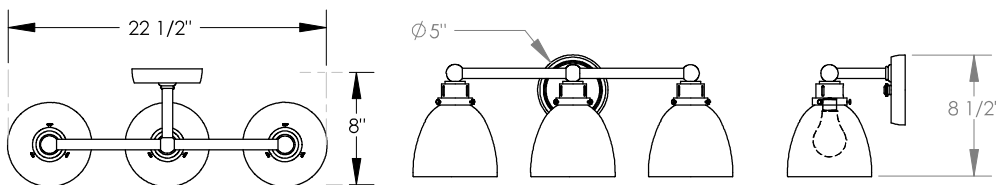

TOP BRASS LIGHTING

SMOOTHIE 3-LIGHT SCONCE
543 shown in Polished Chrome finish
8.5" tall x 22.5" wide x 8" extension,
3 x 100w. standard base porcelain sockets,
opal cased glass shades

Top Brass Lighting, 1719 Whitehead Rd, Baltimore, MD 21207
sales@topbrasslighting.com ph: 410-298-8100