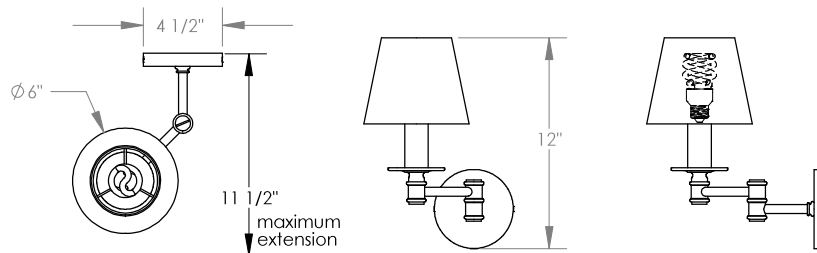

TOP BRASS LIGHTING

ROUND MINI SWINGER

544 shown in Polished Chrome finish
12" tall x 6" wide x 11.5" maximum extension
standard base socket, maximum 60w.
shown with shade "FA", beige medium weight linen