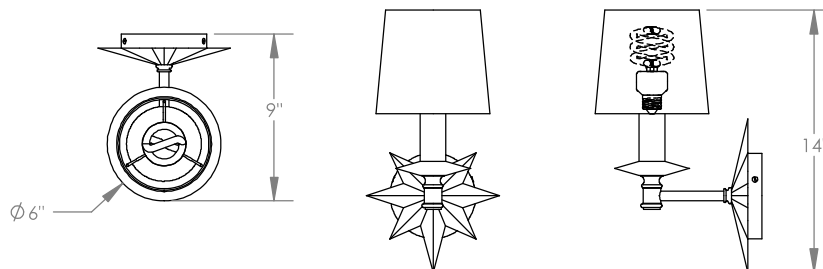

TOP BRASS LIGHTING

STAR SCENCE # 571
in Polished Chrome finish
(other finishes are available)
14" tall x 6" wide x 9" extension
cast brass construction, standard base socket
max. 60-watt bulb
off-white linen shade shade