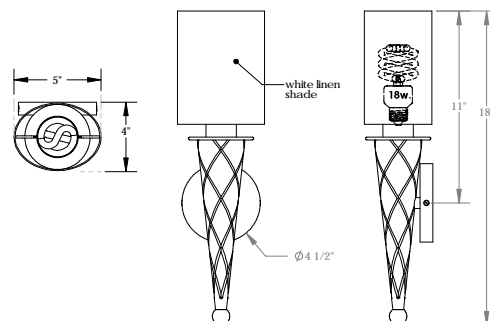

TOP BRASS LIGHTING

HARLEQUIN SCONCE
#577 shown in Polished Chrome
18" tall x 5" wide x 4" extension
Medium base socket, UL for
60w. incandescent or 23w. fluorescent twist bulb.

Top Brass Lighting, 1719 Whitehead Rd, Baltimore, MD 21207
sales@topbrasslighting.com ph: 410-298-8100