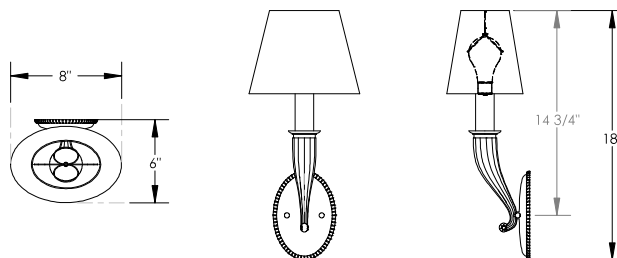

TOP BRASS LIGHTING

PARK AVENUE 1-LIGHT SCONCE
581 in Polished Nickel finish
(other finishes are available)
18" tall x 8" wide x 5" extension
60w. standard base socket
oval off-white linen clip shade

Top Brass Lighting, 1719 Whitehead Rd, Baltimore, MD 21207
sales@topbrasslighting.com ph: 410-298-8100