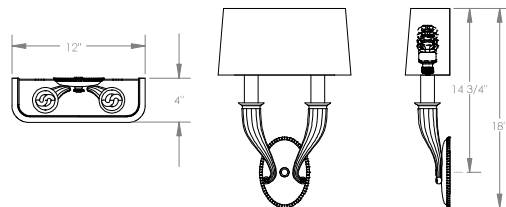

# TOP BRASS LIGHTING

Park Avenue Sconce, #582 in Light Antique Brass finish  
18" tall x 12" wide x 4" extension  
cast brass construction, medium base sockets  
for 40w. incandescent or 13w. fluorescent twist bulbs  
off-white linen shade is open in back & mounts to wall