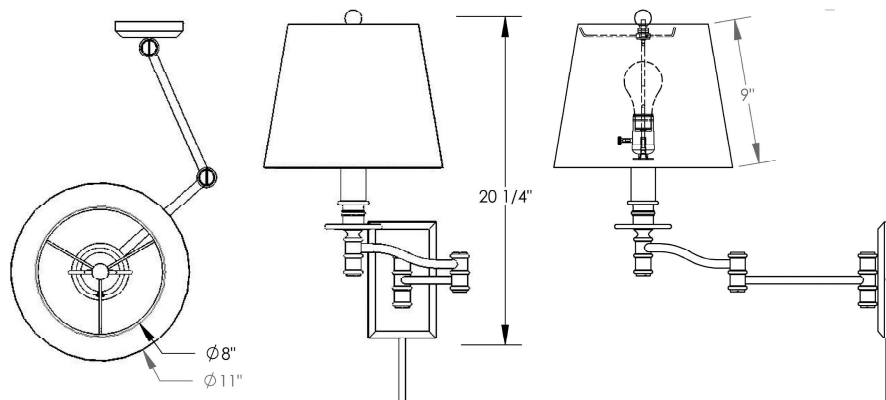

TOP BRASS LIGHTING

RECTANGULAR WALL SWINGER # 589

Shown in Polished Nickel finish,
with shade "GB", white medium weight linen.
20.25" tall x 24" max. extension x 11" diameter shade,
full range dimmer socket,
with a 30" cord cover in 2 sections,
(can be removed for direct wiring)