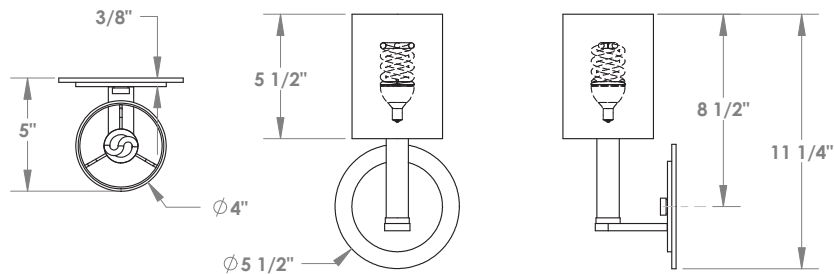

# 651 SCONCE  
in Polished Nickel finish,  
white fabric shade with rolled edge top & bottom  
11.26" tall x 5.5" wide x 5" extension  
Candelabra base socket, UL for  
60w. incandescent or 13w. fluorescent bulb.